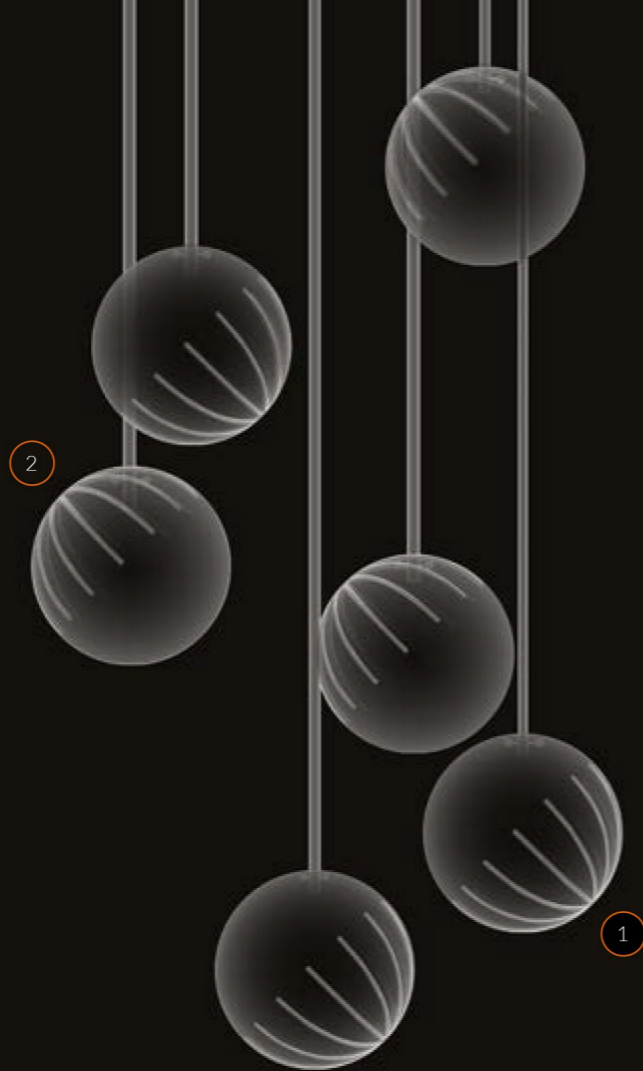

HYDRA

JANUS

CLEAR OR METALLIZED HAND-BLOWN RULED GLASS PENDANT.

2 shapes available. One size only: ø 16 cm.